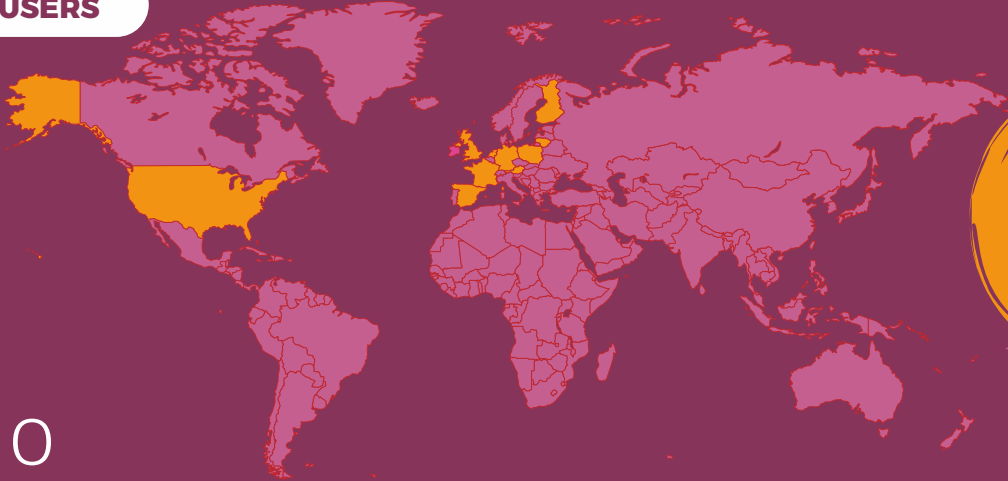

UNIQUE USERS

3232
unique
users

TOP 10

THE MOST FREQUENTLY SEARCHED PRODUCTS

NUMBER OF MESSAGES TO THE SUPPLIERS

109

THE MOST FREQUENTLY SEARCHED CATEGORIES

NUMBER OF SUPPLIERS IN ESB