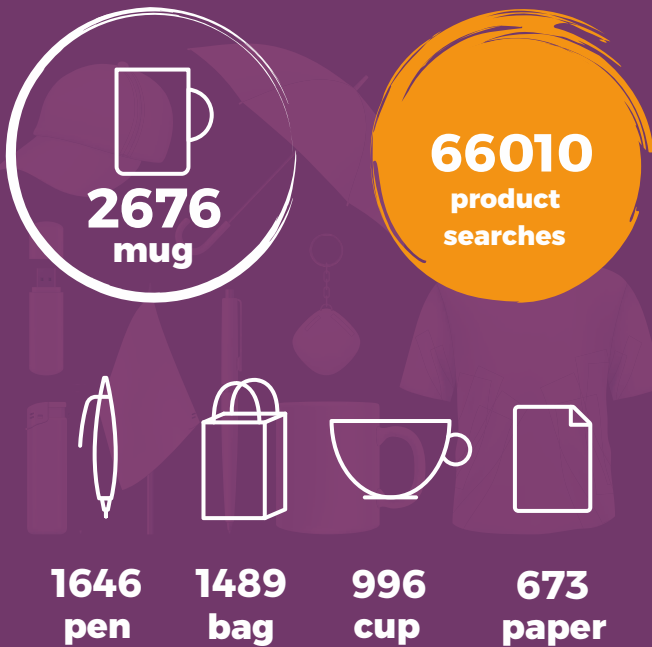

UNIQUE USERS

3232
unique
users

TOP 10

THE MOST FREQUENTLY SEARCHED PRODUCTS

NUMBER OF MESSAGES TO THE SUPPLIERS

109

THE MOST FREQUENTLY SEARCHED CATEGORIES

NUMBER OF SUPPLIERS IN ESB