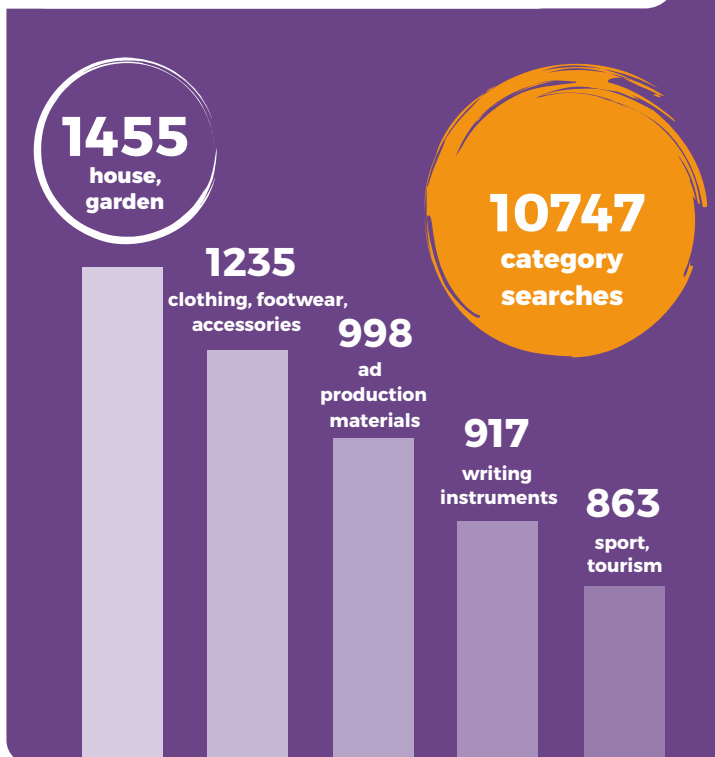

UNIQUE USERS

3232
unique
users

TOP 10

THE MOST FREQUENTLY SEARCHED PRODUCTS

NUMBER OF MESSAGES TO THE SUPPLIERS

109

THE MOST FREQUENTLY SEARCHED CATEGORIES

NUMBER OF SUPPLIERS IN ESB