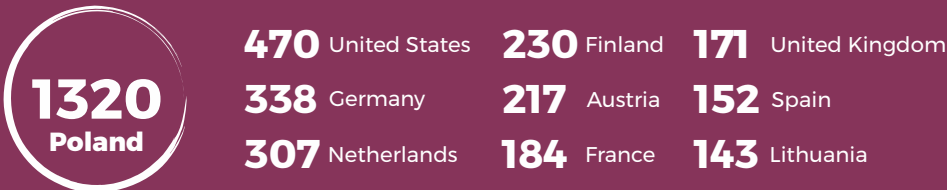

UNIQUE USERS

3232
unique
users

TOP 10

THE MOST FREQUENTLY SEARCHED PRODUCTS

NUMBER OF MESSAGES TO THE SUPPLIERS

109

THE MOST FREQUENTLY SEARCHED CATEGORIES

NUMBER OF SUPPLIERS IN ESB